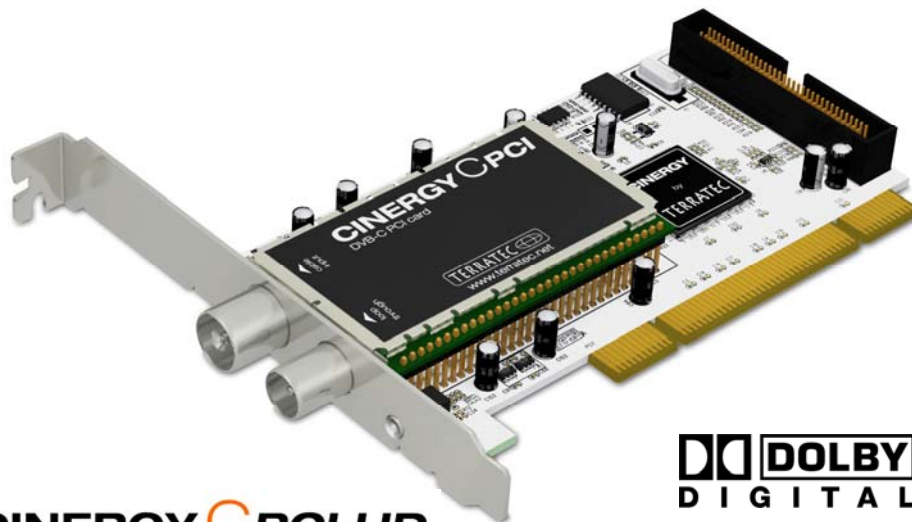

CINERGY C PCI HD CI

DVB-C Tuner & PayTV Extension

CINERGY C PCI HD

- DVB-C TV and radio tuner
- HD support for MPEG2 and H.264
- AC3 Dolby Digital
- Expandable for Pay TV reception (Cinergy CI AddOn)
- Digital video recorder with editing functions
- Incl. Remote control
- MAGIX Movies on DVD TV Edition

CINERGY CI AddOn

- CI connection for Pay TV reception
- SDTV and HDTV compatible
- Easy-as-pie connection via ribbon cable

CINERGY C PCI HD CI

Incl. TerraTec Home Cinema software:

TerraTec Home Cinema turns television on the computer into an experience. Whether internal or external TV card, whether digital (DVB-T, DVB-S, DVB-C) or analogue (antenna, cable) – the possibilities of turning your computer into a television are endless. Use a PCI card and a USB box, for example, to record a program and simultaneously view another one or record several broadcasts. All TerraTec TV cards can be freely combined for this purpose.

In addition to the usual functions, such as time-shifted television, electronic program guide (EPG) and digital video recorder, the TerraTec Home Cinema offers a few innovations: With remote programming via the Internet, the current television program can be conveniently searched and a recording can be programmed with a click of the mouse. For this purpose, TerraTec Home Cinema accesses the established service of tvtv.de – an annual subscription is included in the purchase price (download: 60-day version). The computer wakes up at home from standby or the idle state on time and the desired broadcast automatically lands on the hard disk.

More new functions of the TerraTec Home Cinemas include: Automatic optimization of the aspect ratio, recording of Dolby Digital (AC3), video text and subtitles, support of DVB radio and customizable lists of favorites (genre, location), multi-tuner support and constantly available help functions as well as the advertising editor Cut! which allows for easily cutting advertising blocks – easier than ever before.