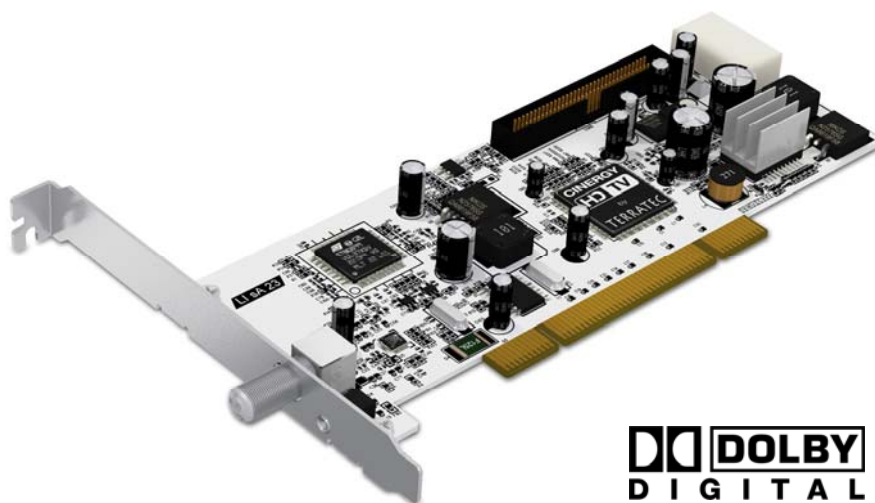

# CINERGY S2 PCI HD CI

DVB-S & DVB-S2 HDTV receiver & PayTV expansion

**DD** DOLBY  
DIGITAL

HDTV  
H.264

## CINERGY S2 PCI HD

- DVB-S & DVB-S2 PCI TV and radio tuner
- HD support for MPEG2 and H.264
- AC3 Dolby Digital
- Digital video recorder with editing functions
- Incl. Remote control
- MAGIX Movies on DVD TV Edition

# CINERGY S2 PCI HD CI

Incl. TerraTec Home Cinema software:

TerraTec Home Cinema turns television on the computer into an experience. Whether internal or external TV card, whether digital (DVB-T, DVB-S, DVB-C) or analogue (antenna, cable) – the possibilities of turning your computer into a television are endless. Use a PCI card and a USB box, for example, to record a program and simultaneously view another one or record several broadcasts. All TerraTec TV cards can be freely combined for this purpose.

In addition to the usual functions, such as time-shifted television, electronic program guide (EPG) and digital video recorder, the TerraTec Home Cinema offers a few innovations: With remote programming via the Internet, the current television program can be conveniently searched and a recording can be programmed with a click of the mouse. For this purpose, TerraTec Home Cinema accesses the established service of [tvv.de](http://tvv.de) – an annual subscription is included in the purchase price (download: 60-day version). The computer wakes up at home from standby or the idle state on time and the desired broadcast automatically lands on the hard disk.